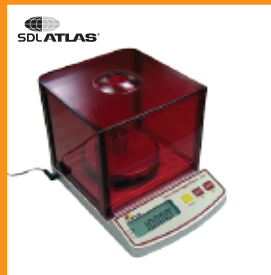

G204

Portable

Electronic Balance

Portable Electronic Balance- 150g x 0.01g - Portability with precision. Large LCD display, AC adapter or battery operation, tactile switching, net wt and stability indication, auto shutoff, 100mm dia. SS pan, auto calibration, includes calibration weight, programmed for grams/sq meter and ounces/sq yard.

| Specifications | G204 |
|----------------|----------------------------|
| Weight | 1 kg |
| Dimensions | 145 x 210 x 170 mm (WxDxH) |
| Standards | No Standards |

G204

- Portability with precision. Large LCD display
- Auto calibration, includes calibration weight, programmed for grams/sq meter and ounces/sq yard.